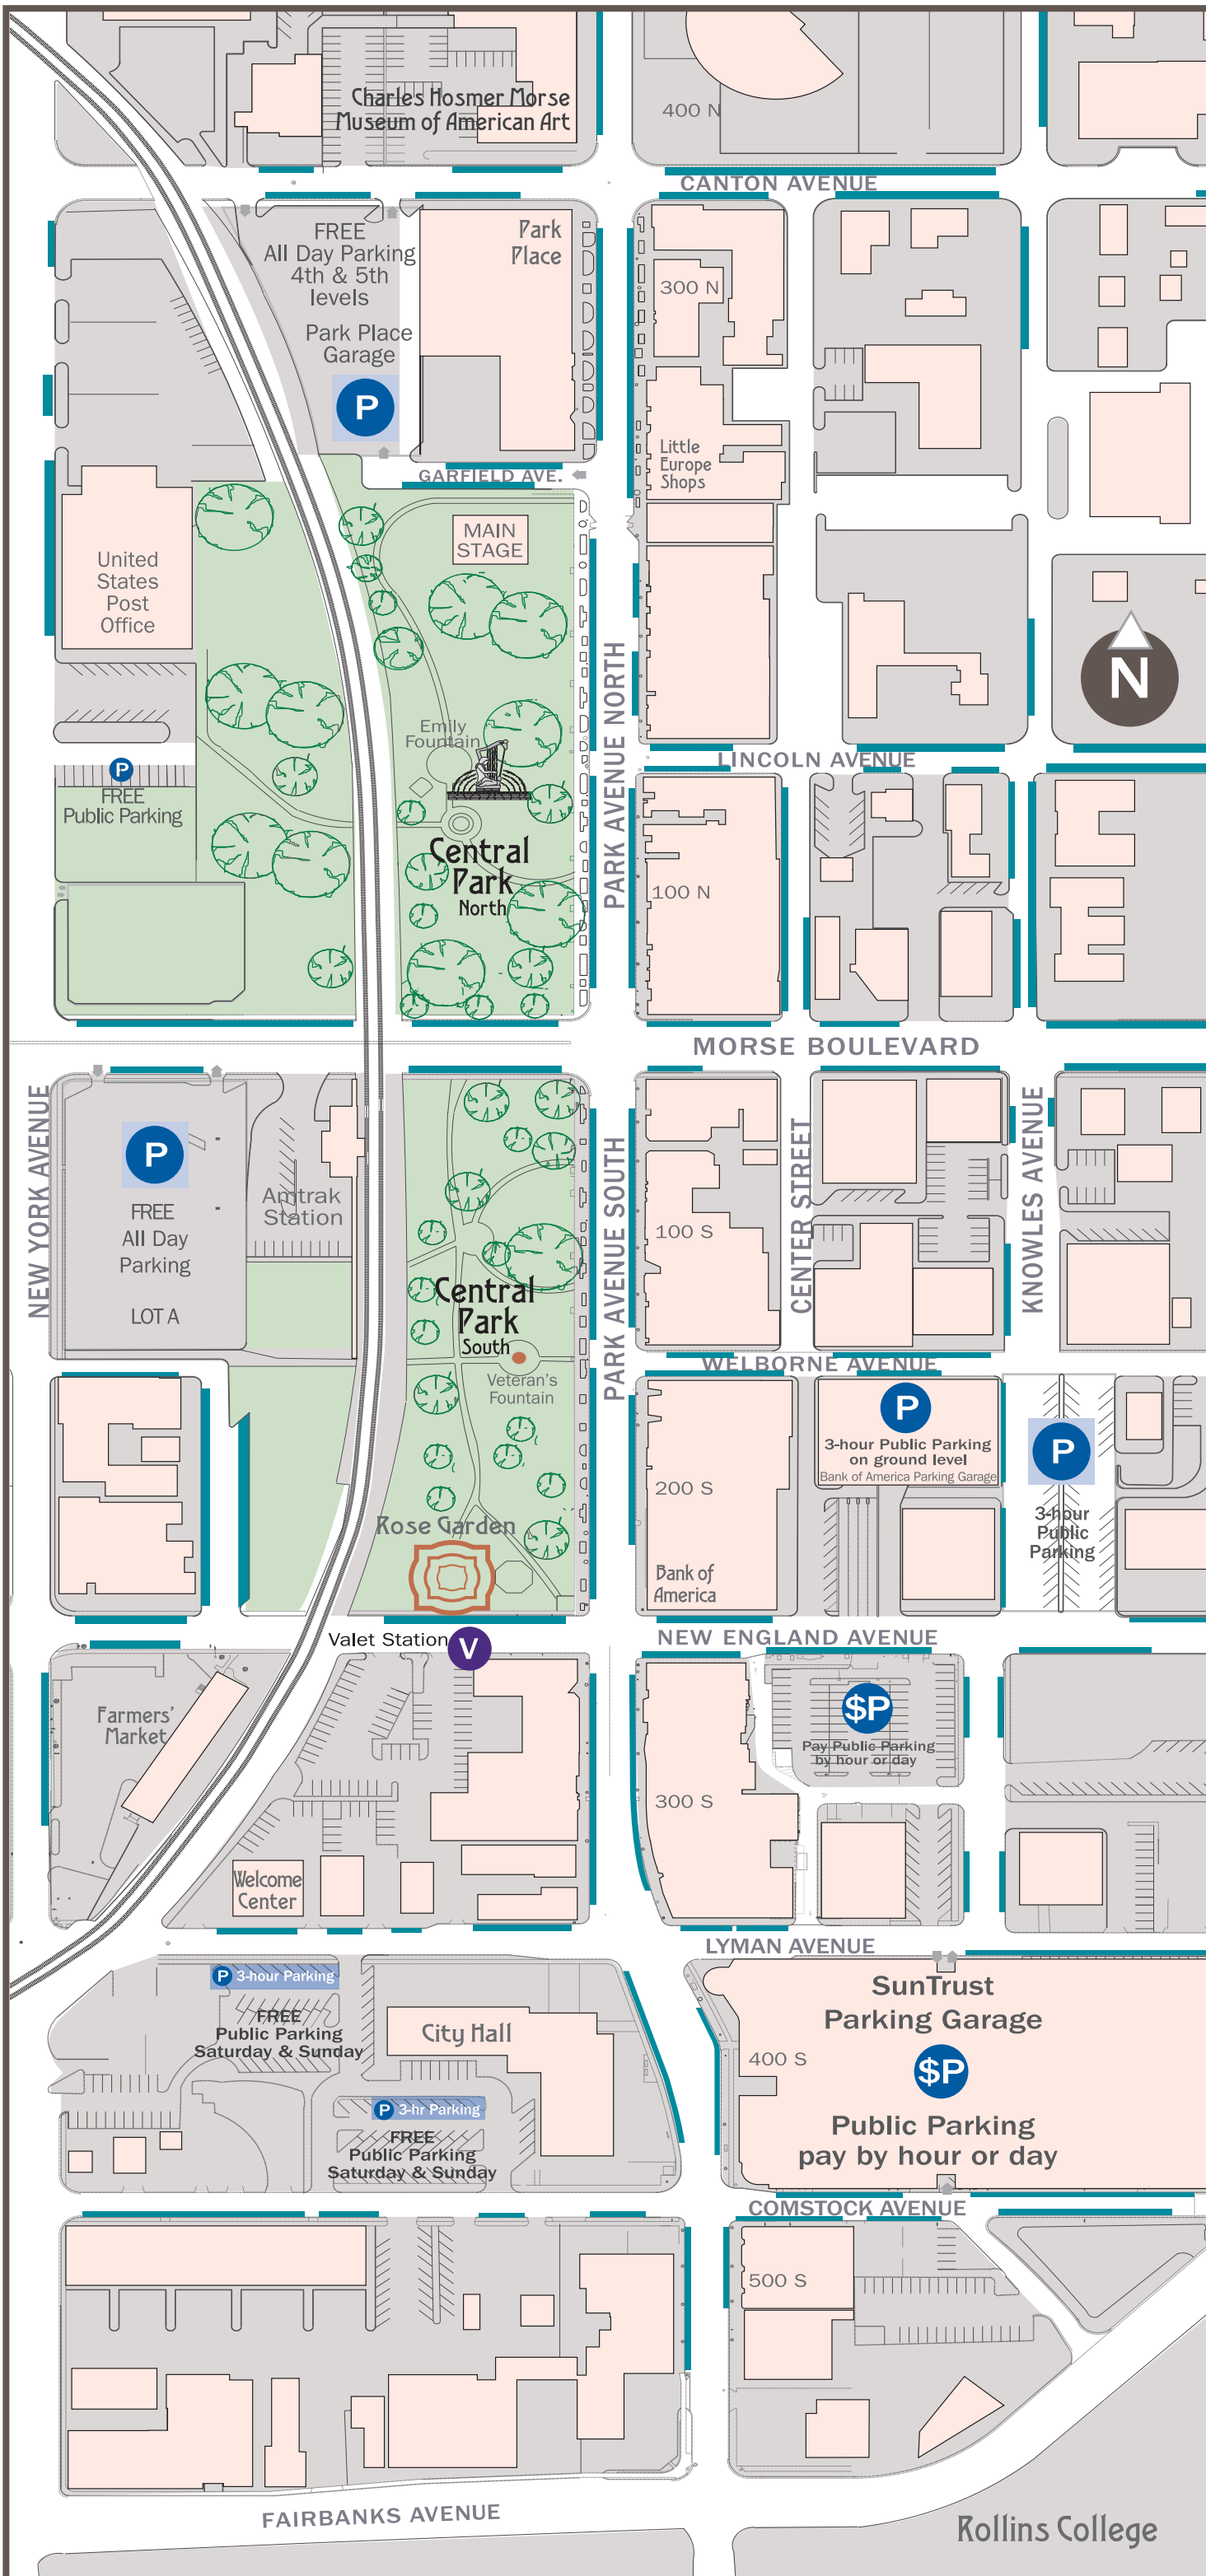

Parking Guide for downtown Winter Park

LEGEND

-  FREE On-street Public Parking
-  FREE Public Parking
-  FREE Public Parking ~ Municipal Lot or Garage
-  Pay Public Parking by hour or day
-  FREE Valet Parking
-  Buildings

Look for this symbol to help direct you to FREE Public Parking